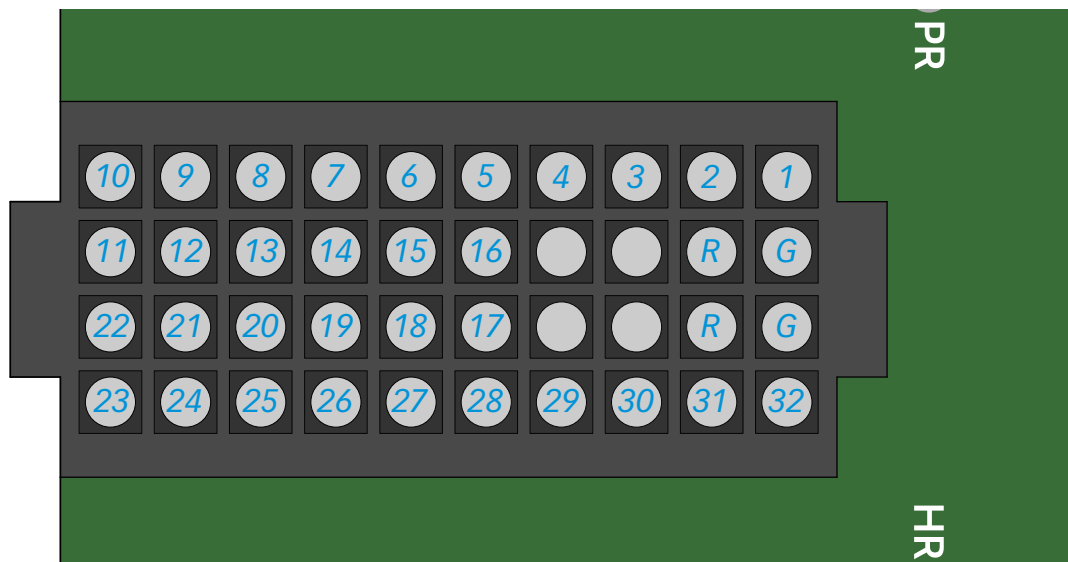

Adpt-A32-Z32 Adaptor Map

NOTE: This diagram shows the channel mapping within the adaptor itself, and is not a map of the final pin-out.

A32
Female

Zif Clip®
Connector

G = Ground
R = Reference