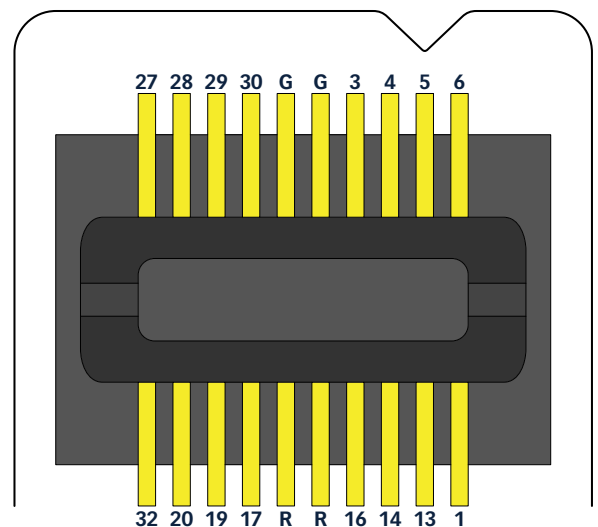

Adpt-A32-Z32 Adaptor Map

NOTE: This diagram shows the channel mapping within the adaptor itself, and is not a map of the final pin-out.

A32
Female

Zif Clip®
Connector

G = Ground
R = Reference