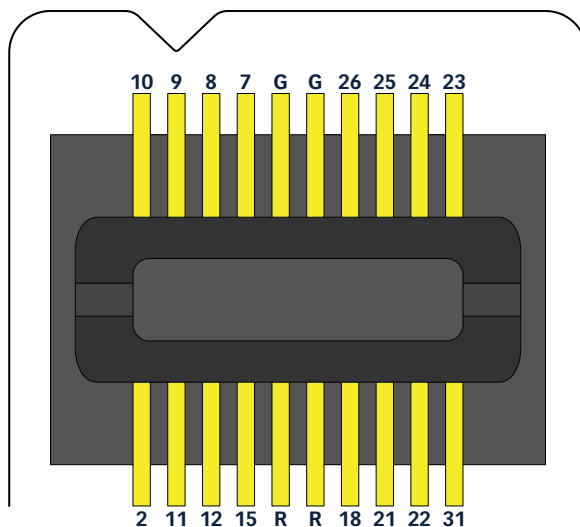

Adpt-A32-Z32 Adaptor Map

NOTE: This diagram shows the channel mapping within the adaptor itself, and is not a map of the final pin-out.

A32
Female

Zif Clip®
Connector

G = Ground
R = Reference