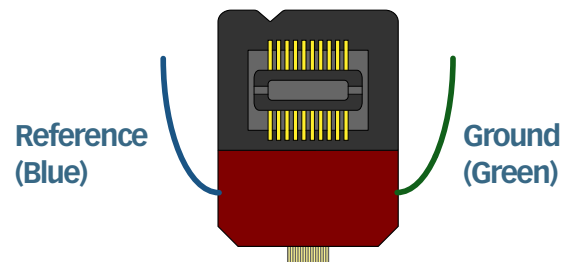

HZ16 Connector

p.1

G = Ground
 R = Reference

SPECIFICATIONS

Connector ZIF Clip® Connector, 32 Channels

Mating Connector ZIF Clip® Headstage, 32 Channels

A1x16

p.2

A1x16-Poly2-Std

p.3

A1x16-Poly2s

p.4

Buz16

p.5

A2x2-tet

p.6