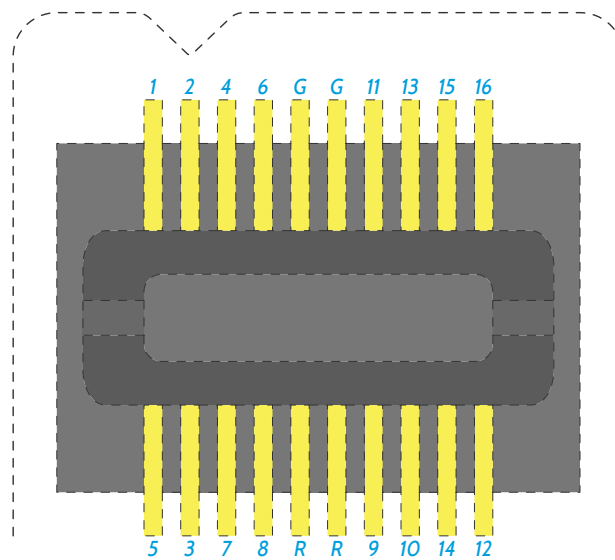

### Adpt-Z16-OM16 Adaptor Map

NOTE: This diagram shows the channel mapping within the adaptor itself, and is not a map of the final pin-out.

Zif Clip®  
Connector  
(Looking through  
clip)

OM16  
Connector

G = Ground  
R = Reference