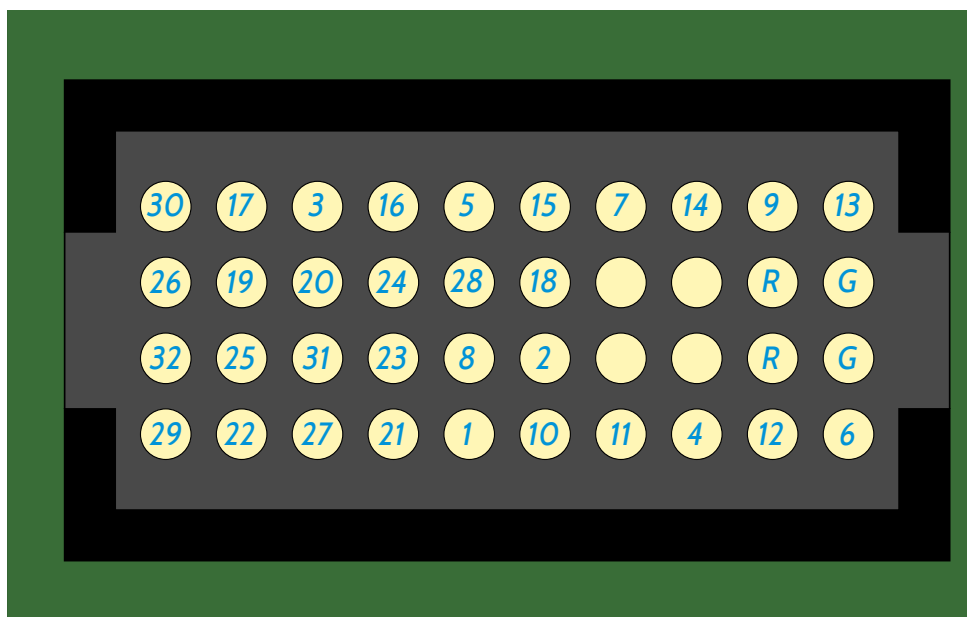

Adpt-Z32-A32 Adaptor Map

NOTE: This diagram shows the channel mapping within the adaptor itself, and is not a map of the final pin-out.

Zif Clip®
Connector
(Looking
through clip)

A32
Male

G = Ground
R = Reference