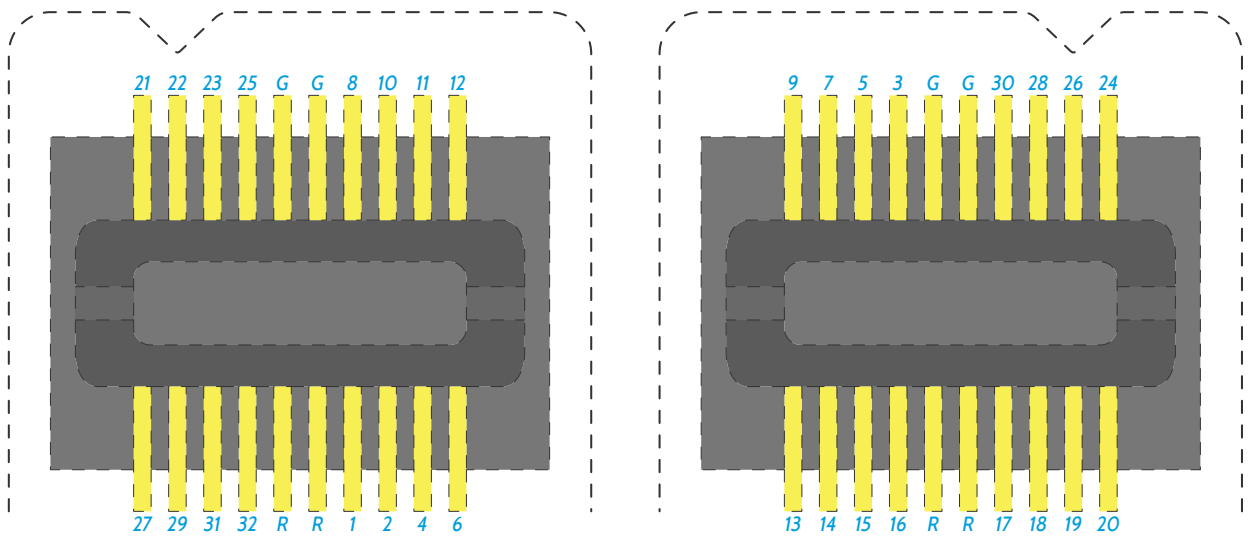

Adpt-Z32-A32 Adaptor Map

NOTE: This diagram shows the channel mapping within the adaptor itself, and is not a map of the final pin-out.

Zif Clip®
Connector
(Looking
through clip)

A32
Male

G = Ground
R = Reference